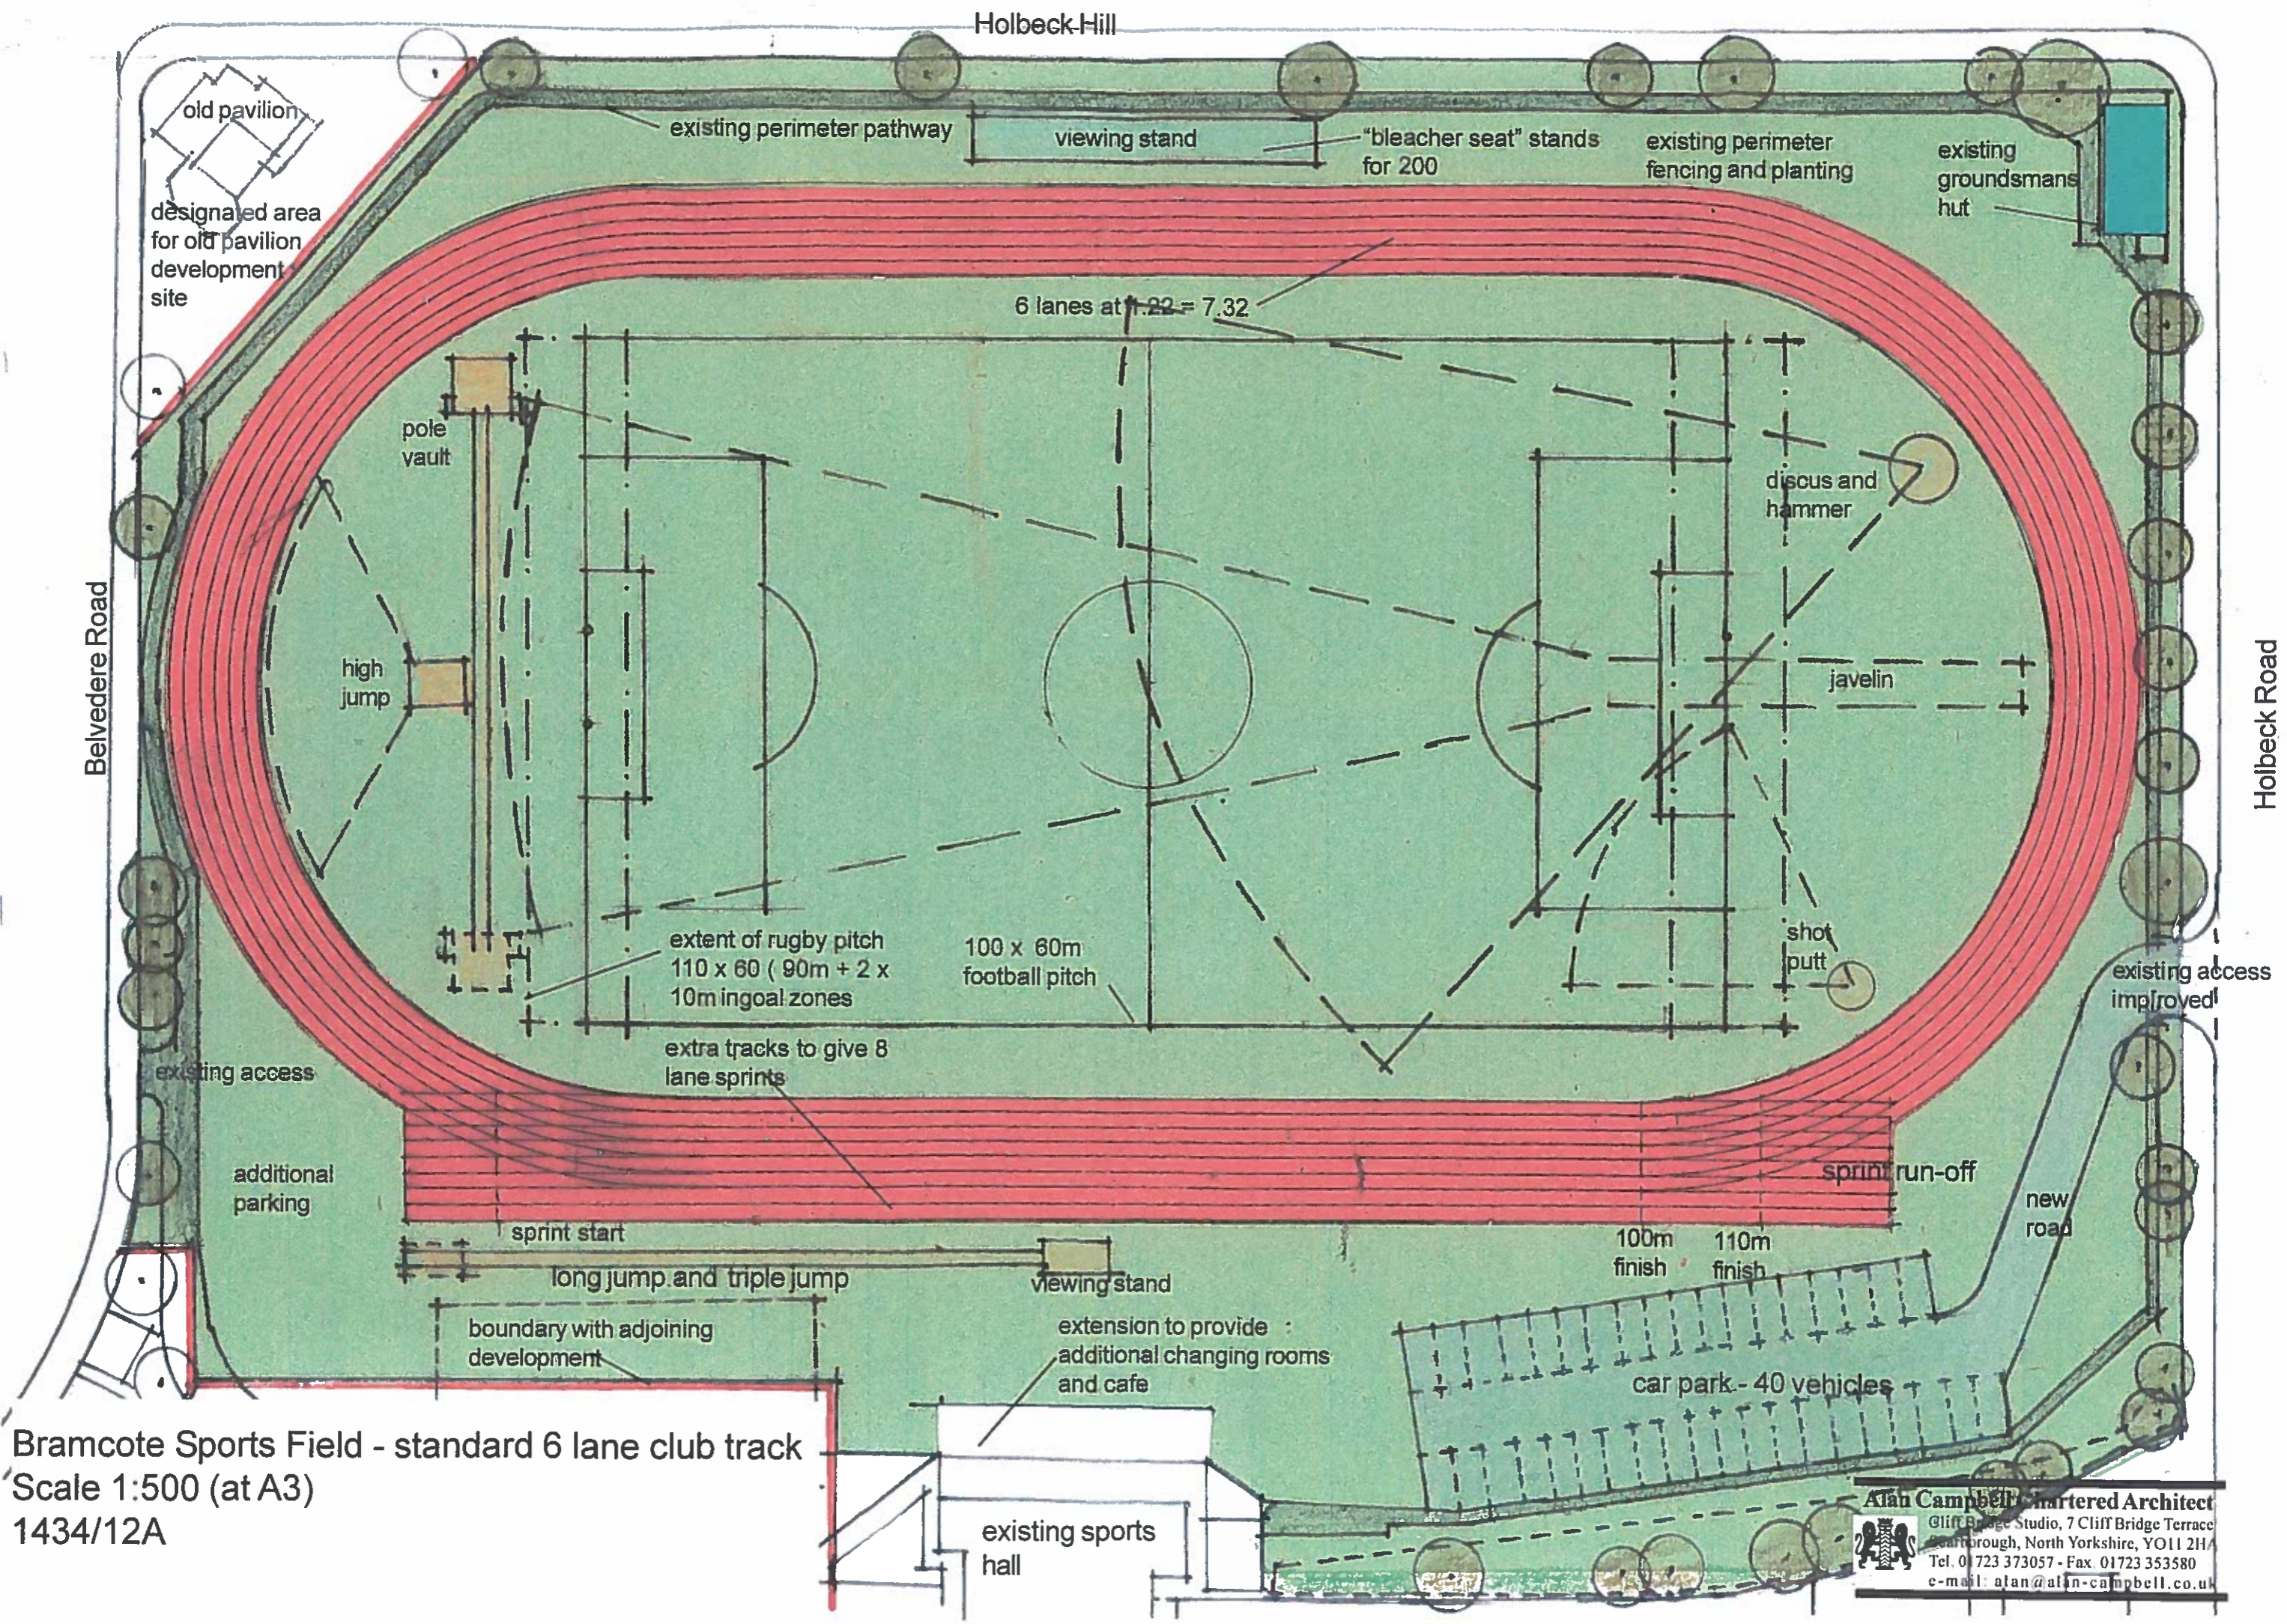

Proposed Sports Facilities  
Bramcote School, Filey Road, Scarborough

Location Plan

Date Nov '17  
scale 1:1250 (at A3)  
Ref. 1434/01

Proposed Sports Facilities  
Bramcote School, Filey Road, Scarborough

Aerial View as Existing

Aerial View as Proposed

Aerial Views

Date Nov '17  
scale 1:500 (at A3)  
Ref. 1434/11A

Bramcote Sports Field - standard 6 lane club track  
 Scale 1:500 (at A3)  
 1434/12A

**Alan Campbell Chartered Architect**  
 Cliff Bridge Studio, 7 Cliff Bridge Terrace  
 Dearborough, North Yorkshire, YO11 2HA  
 Tel. 01723 373057 - Fax 01723 353580  
 e-mail: alan@alan-campbell.co.uk