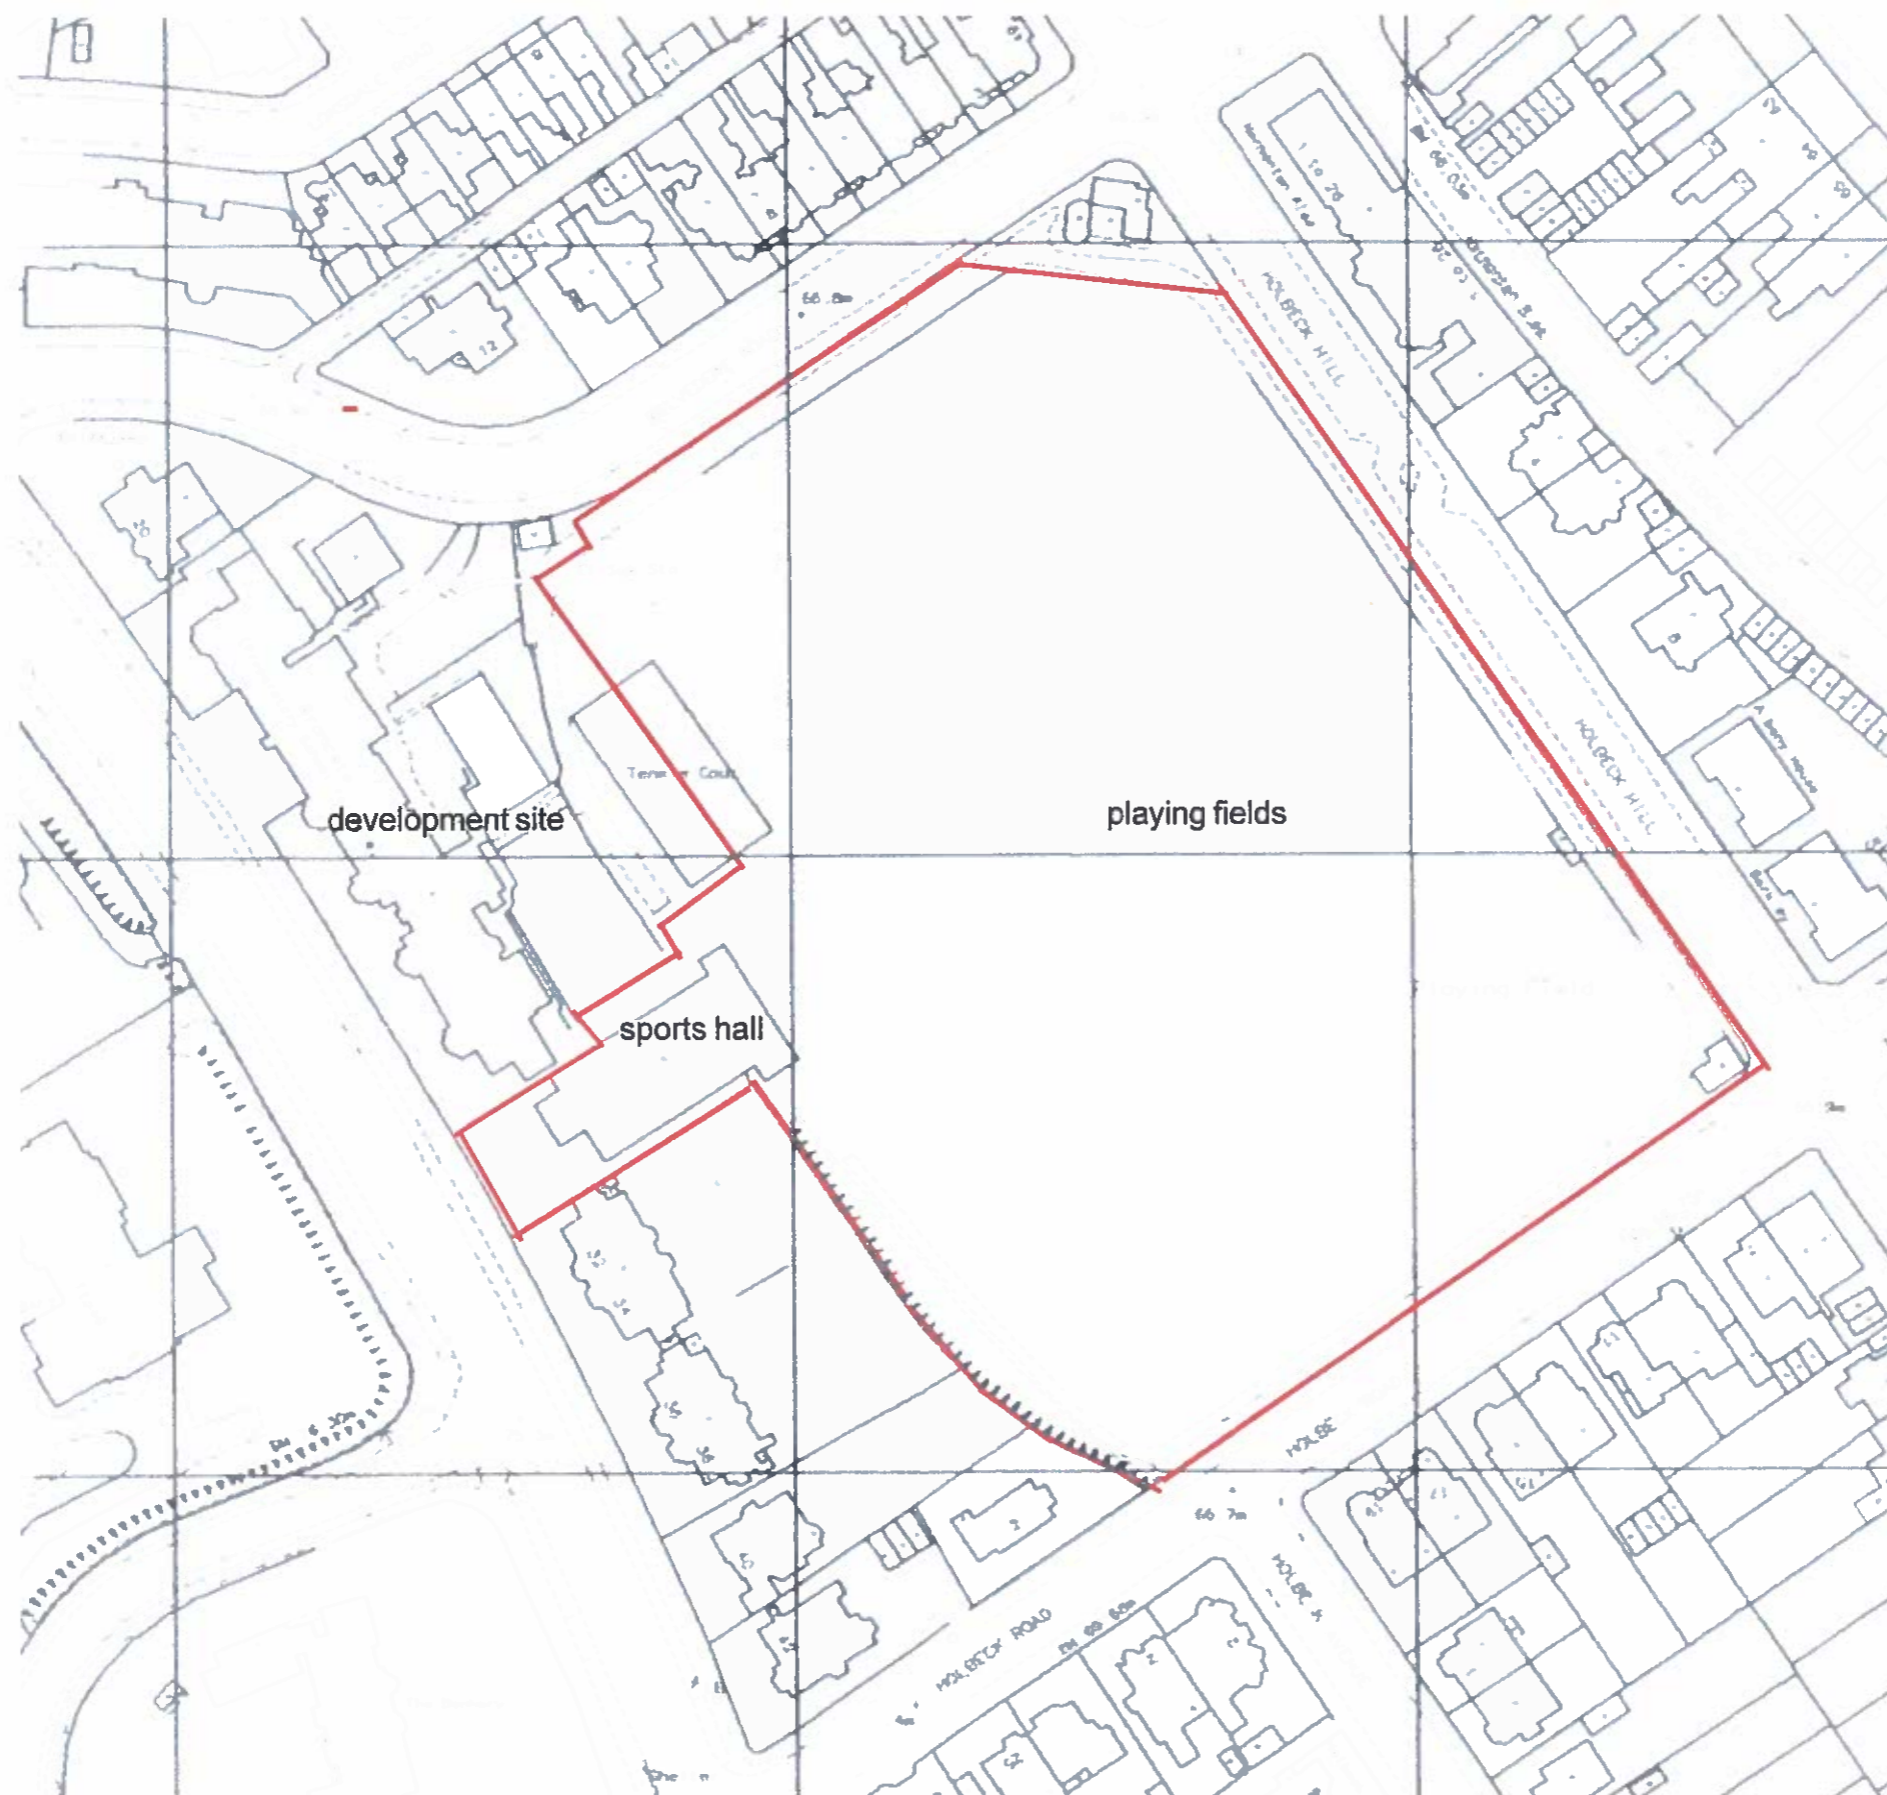

Proposed Sports Facilities  
Bramcote School, Filey Road, Scarborough

Location Plan

Date Nov '17  
scale 1:1250 (at A3)  
Ref. 1434/01

Proposed Sports Facilities  
Bramcote School, Filey Road, Scarborough

Aerial View as Existing

Aerial View as Proposed

Aerial Views

Date Nov '17  
scale 1:500 (at A3)  
Ref. 1434/11A

Bramcote Sports Field - standard 6 lane club track  
 Scale 1:500 (at A3)  
 1434/12A

**Alan Campbell Chartered Architect**  
 Cliff Bridge Studio, 7 Cliff Bridge Terrace  
 Dearborough, North Yorkshire, YO11 2HA  
 Tel. 01723 373057 - Fax 01723 353580  
 e-mail: alan@alan-campbell.co.uk